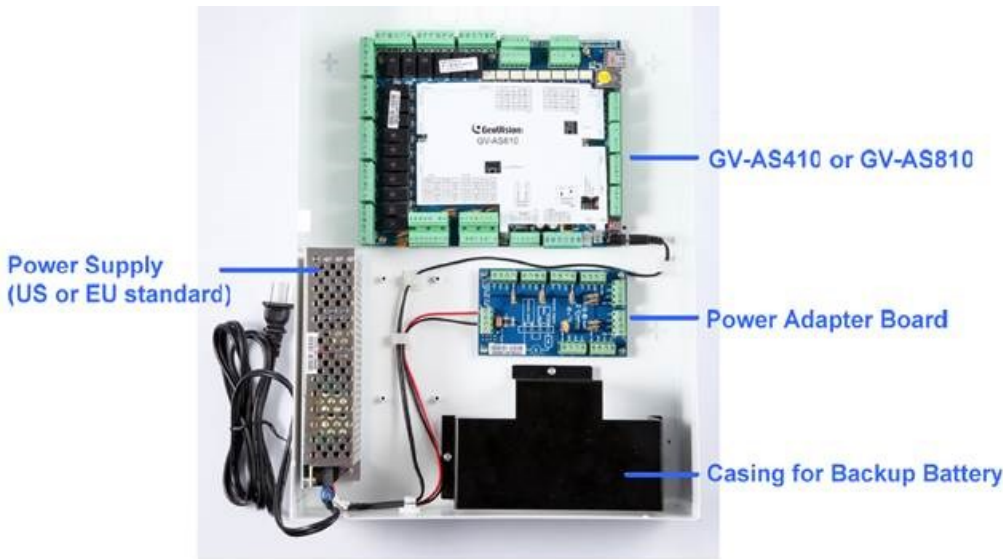

Access Control: AS410 / AS810 Kit IN STOCK

The Smart Choice for Easy Installation

Please contact your GeoVision sales rep for ordering information

GeoVision’s most popular access control boards, [AS410](#) and [AS810](#), are now available as part of a complete kit. This convenient kit contains everything you need for the controller installation and only a single power source is required to power up. The included power adaptor board provides power source for entryway alarm/lock to eliminate the need for any other power source. The kit also comes with backup battery case (battery not included) to allow continuous functioning during a case of emergency.

Packing List:

- [AS410](#) or [AS810](#)
- Iron case (54-AS4CA-100)
- Power adaptor board for door lock
- Casing for backup batter
- Power supply (US or EU standard)
- Power Cord
- Battery Cable
- Micro SD Card 2 GB

Models Available:

Item Number	Model Number	Description
84-AS410KT-0010	GV-AS410Kit	GV-AS410 Complete Kit: 4-door panel + power board + optional backup battery unit in iron case
84-AS810KT-0010	GV-AS810Kit	GV-AS810 Complete Kit: 8-door panel + power board + optional backup battery unit in iron case